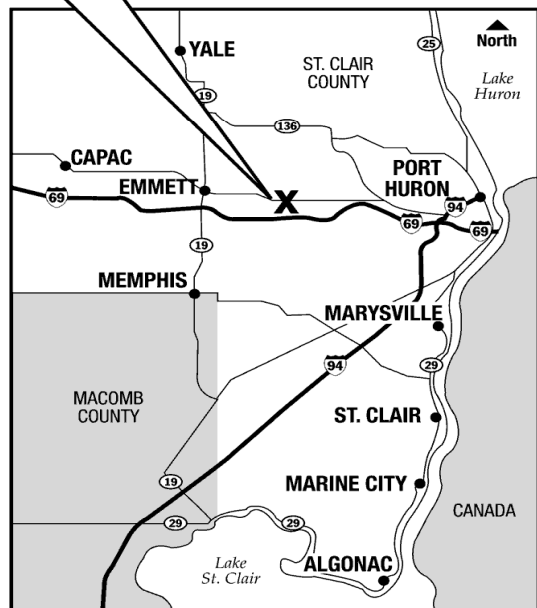

St. Clair County Propbusters
R/C Model Aircraft Club

Presents:

Free Multi-Club Remote Control Air Show

Open to
The Public

10AM to 2PM

SATURDAY JUNE 14, 2008

Fun for the Whole Family!

- -Restroom Facilities
- -Concession Stand
- -Raffles

Donations
Accepted

R/C MODEL AIRCRAFT OF ALL TYPES

- WARBIRDS
- COMBAT
- BIPLANES
- LARGE SCALE
- SPORT SCALE
- HELICOPTERS
- SMALL ELECTRICS
- EVEN A CANDY DROP AIRCRAFT
- FREE Balsa GLIDERS FOR THE FIRST 50 KIDS

**AMA CARD
REQUIRED
FOR ALL
PILOTS**

**AIRFIELD LOCATED AT EAST END OF
GOODELLS COUNTY PARK**

8345 COUNTY PARK DRIVE, GOODELLS, MI 48027

GPS: 42° 59' 02" N by 82° 39' 02" W

CONTACT: GARY SMEDES (586) 727-4507 www.SCCPROPBUSTERS.com