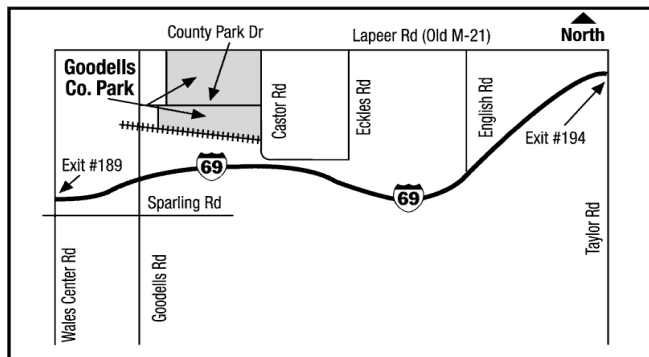

St. Clair County Propbusters
R/C Model Aircraft Club

Presents:

Free Multi-Club Remote Control Air Show

Open to
The Public

10AM to 2PM

SATURDAY JUNE 14, 2008

Fun for the Whole Family!

- -Restroom Facilities
- -Concession Stand
- -Raffles

Donations
Accepted

R/C MODEL AIRCRAFT OF ALL TYPES

- WARBIRDS
- COMBAT
- BIPLANES
- LARGE SCALE
- SPORT SCALE
- HELICOPTERS
- SMALL ELECTRICS
- EVEN A CANDY DROP AIRCRAFT
- FREE Balsa GLIDERS FOR THE FIRST 50 KIDS

**AMA CARD
REQUIRED
FOR ALL
PILOTS**

**AIRFIELD LOCATED AT EAST END OF
GOODELLS COUNTY PARK**

8345 COUNTY PARK DRIVE, GOODELLS, MI 48027

GPS: 42° 59' 02" N by 82° 39' 02" W

CONTACT: GARY SMEDES (586) 727-4507 www.SCCPROPBUSTERS.com